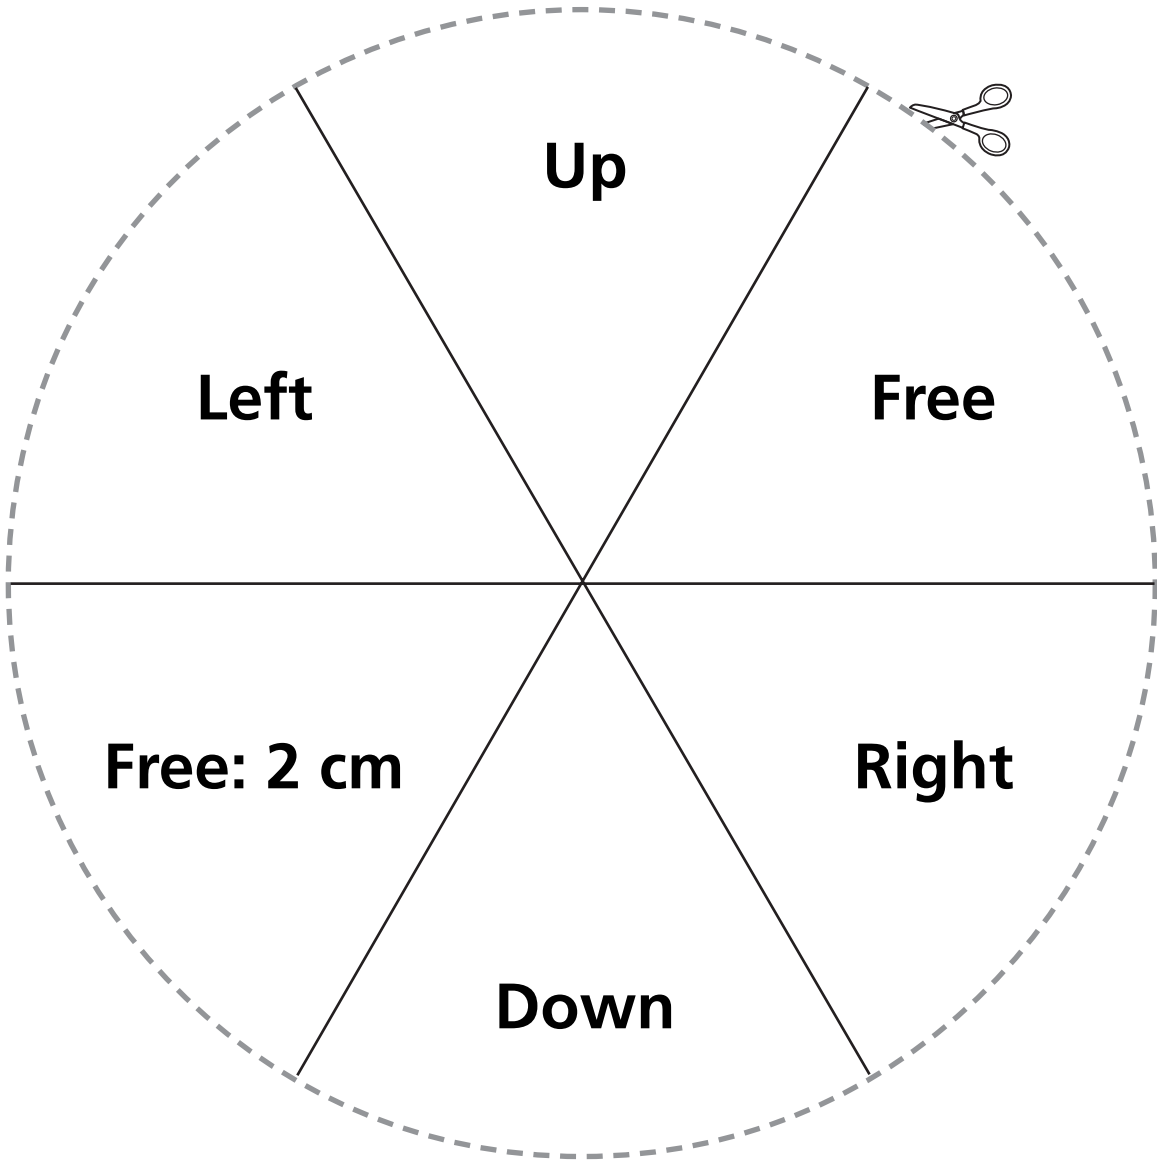

Directions Spinner

Centimeter Graph Paper

Measuring Heights

Use a wide ruler to help you make measurements perpendicular to a base.

① Measure the height in centimeters to Base \overline{AB} .

② Measure the height in centimeters to Base \overline{CD} .

③ Measure the height in centimeters to Base \overline{EF} .

© Education Development Center, Inc.